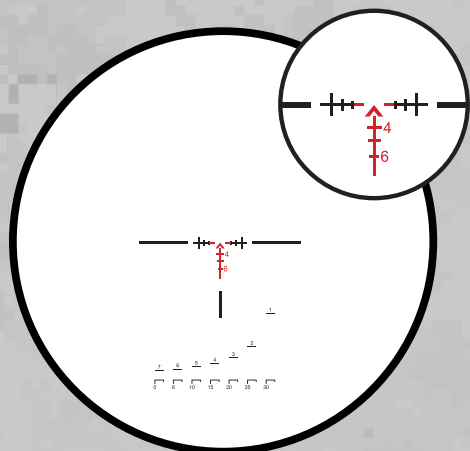

TYPE OF RETICLES

COMPACT TACTICAL 1