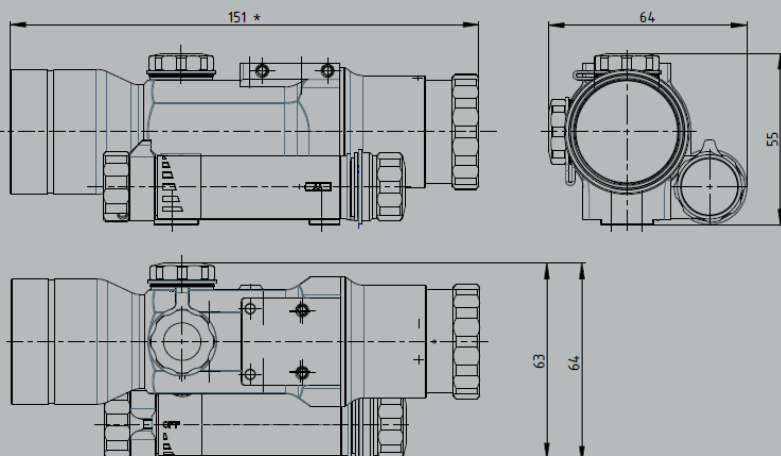

FEATURES

- → **MEOBRIGHT**
- → **MEODROP**
- → **SHOCK RESISTANCE**
- → **WATERPROOF**
- → **NITROGEN PURGED**
- → **NIGHT VISION COMPATIBILITY**

* 1pc - LR6 1.5 V, size AA 2400 mAh and ambient temperature +20°C, 11th level of intensity

** With mounts and covers, eyepiece extended max. pos.

*** With mounts, covers and battery