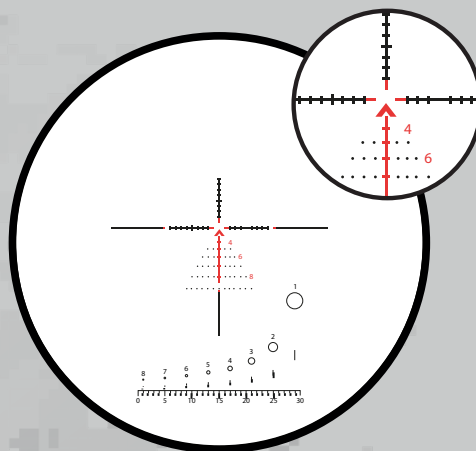

COMPACT TACTICAL TREE