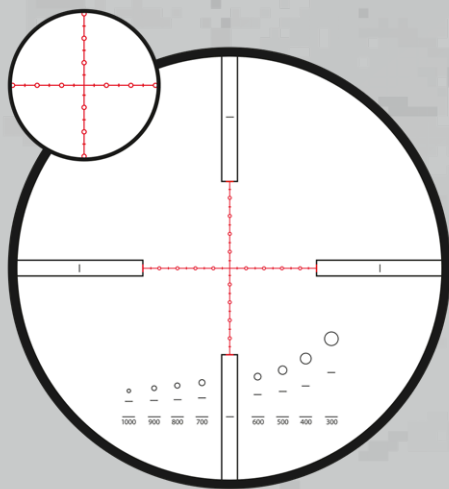

TYPE OF RETICLES

MILDOT 2