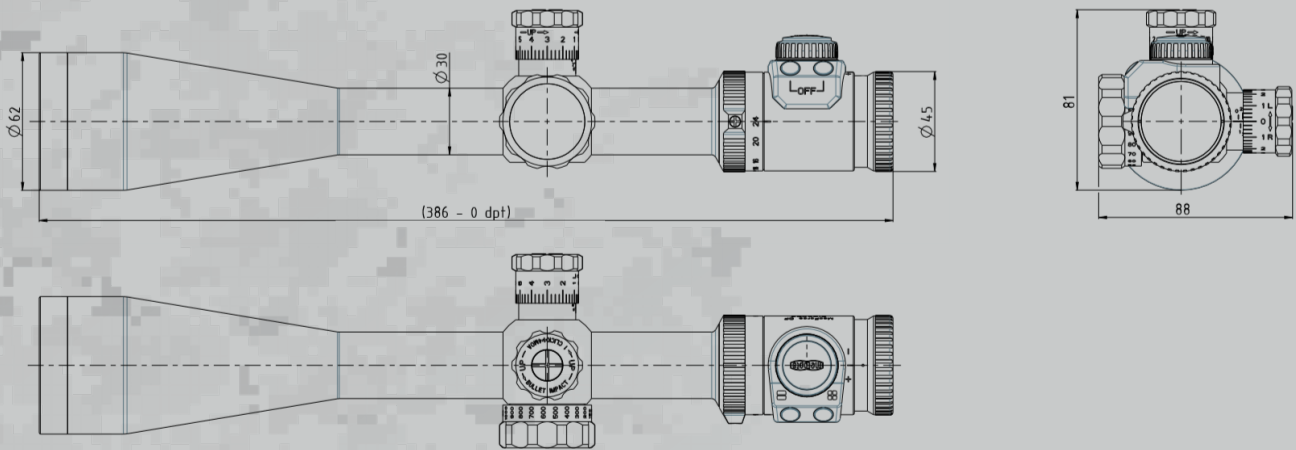

TYPE OF RETICLES

MEOPTA SYSTEMS s.r.o.
Kabelíkova 1, 750 02 Přerov
Česká republika

Telefon: +420 581 241 111
E-mail: meopta@meopta.com
www.meopta.com